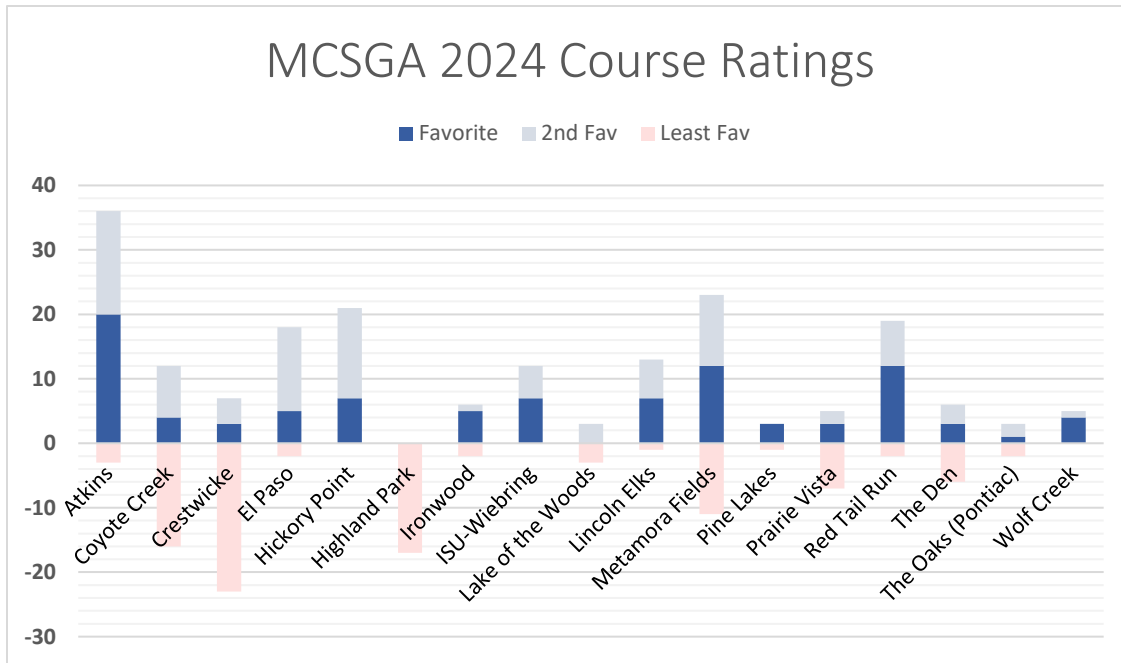

Membership Survey Results

McLean County Seniors Golf Association

2024 Season

The 2024 season membership on-line survey was made available to all members on September 4 through September 25, 2024. Of our 313 members, 96 responded to the survey. The first three questions solicited responses for the Favorite, 2nd Most Favorite, and Least Favorite course scheduled for the 2024 season.

Membership Survey Results

McLean County Seniors Golf Association

2024 Season

During the 2024 season, with the intent to allow more members earlier tee times, we experimented with having a shotgun start at the Bloomington City courses. What is your opinion of a shotgun start for these weekly events?